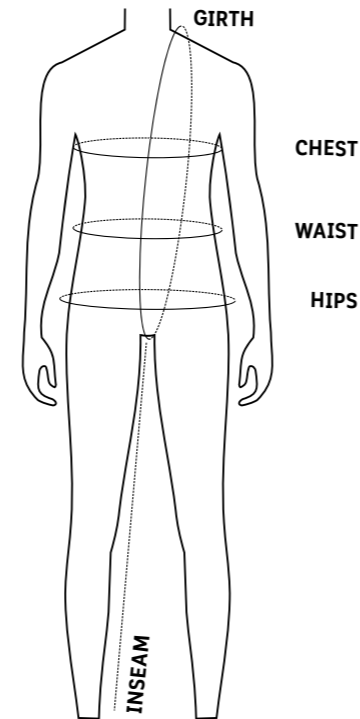

This chart shows the nearest international conversion for different countries. Size and fit can vary, so please use this chart as a general guide only.

WASH AND CARE

Keeping your Ballet Rosa products in good shape depends solely on your care. Each material has different quality standards. Please respect the wash care labels and the care instructions stated.

Garments made of stretch mesh should follow these instructions:

Hand wash in cold water · Use mild detergent · Do not iron · Do not tumble dry · Allow to dry flat

Intense sweating combined with the high temperature of the body over long periods could have negative effects and cause discoloration.

Color references are merely informative.

Colors may vary slightly depending on material and dyeing batch.

The brand will not be liable for any damages caused by excessive or inappropriate usage.

HOW TO MEASURE

Chest – Wrap the measuring tape around the fullest part of your chest

Waist – Measure around your natural waistline, which is the smallest area of the waist.

Hips – Stand with feet together. Keeping tape straight and parallel to the floor, measure around fullest part.

Girth – Place a tape measure at the top of the shoulder where a tank top strap sits, then down through the crotch and back to the same shoulder.

Inseam – Measure inside length of your leg from the crotch to bottom of ankle.

MEN cm (inch)

Size	Chest	Waist	Hips	Girth	Height
36	85-90 (33/35)	70-75 (28/30)	87-92 (34/36)	152-157 (60/62)	170-172 (67/68)
38	90-95 (35/37)	75-80 (30/31)	92-97 (36/38)	157-165 (62/65)	172-174 (68/69)
40	95-100 (37/39)	80-85 (31/33)	97-102 (38/40)	165-172 (65/68)	174-177 (69/70)
42	100-105 (39/41)	85-90 (33/35)	102-107 (40/42)	172-180 (68/71)	177-179 (70/71)
44	105-110 (41/43)	90-95 (35/37)	107-112 (42/44)	180-185 (71/73)	179-182 (71/72)

BOY cm (inch)

Size	Chest	Waist	Hips	Girth	Height
2-4	51-53 (20/21)	48-51 (19/20)	53-57 (21/23)	89-96 (35/38)	92-103 (36/40)
4-6	55-58 (22-23)	52-55 (21/22)	58-62 (23/25)	99-106 (39/42)	104-116 (41/45)
6-8	60-63 (24-25)	56-60 (23/24)	63-67 (25/26)	109-116 (43-46)	117-127 (46-50)
8-10	66-71 (26-28)	61-64 (24/25)	68-73 (27/29)	117-127 (47-50)	129-139 (51-55)
10-12	73-76 (29-30)	65-69 (26/27)	74-79 (29/31)	129-137 (51-54)	142-157 (56-60)

These charts should be used as a general fitting guide only. Size availability and individual sizing may vary by style.

WASHING INSTRUCTIONS BY MATERIAL

Material	Composition	Instructions
Microfiber	90% Polyamide 10% Elastane	30°
Stretch Cotton	90% Cotton 10% Elastane	40°
Stretch Mesh	94% Polyamide 6% Elastane	30°
Stretch Bamboo	90% Bamboo Rayon 10% Elastane	40°

Material	Composition	Instructions
Printed Microfiber	78% Polyester Microfiber 22% Elastane	30°
Printed Mesh	94% Polyester 6% Elastane	30°
Blend Stretch Jersey	95% Polyester 5% Elastane	40°