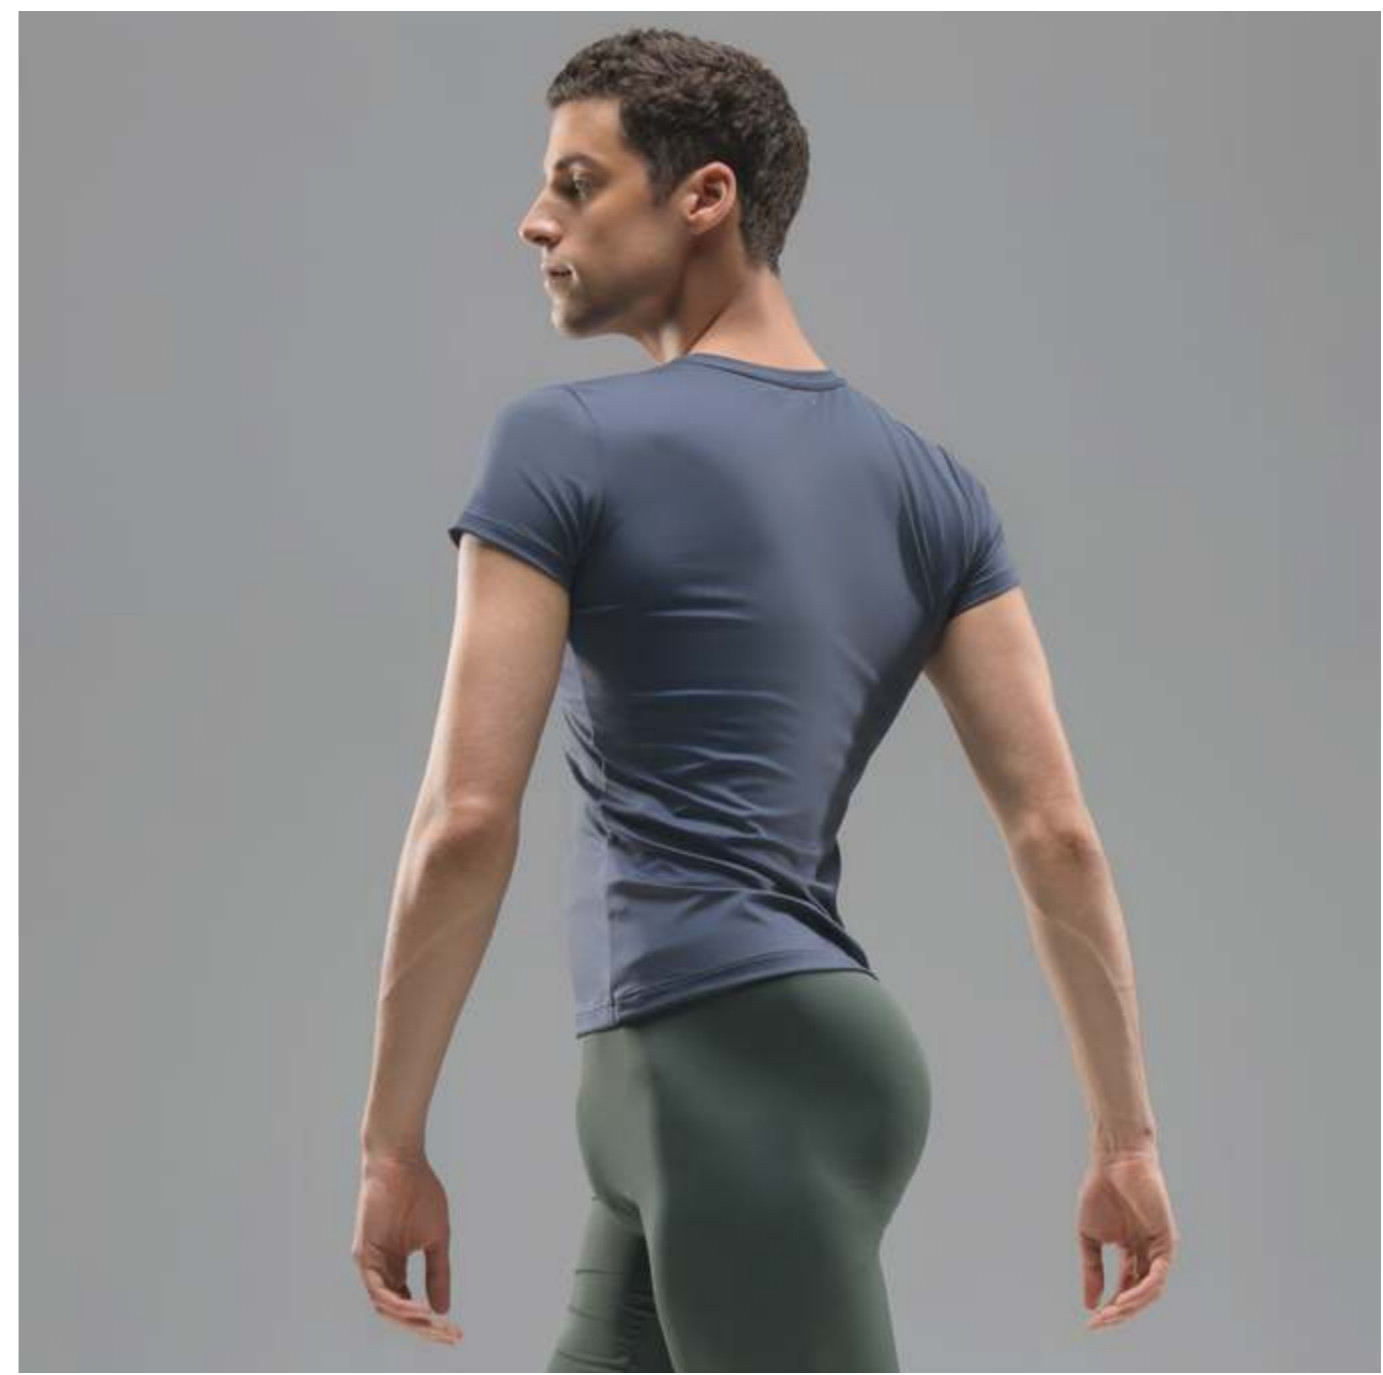

Crew Neck Short Sleeve T-Shirt
Noir - Blanc - Marine - Gris ▶ - Sky - Acier - Angel Blue ▲

PAULE