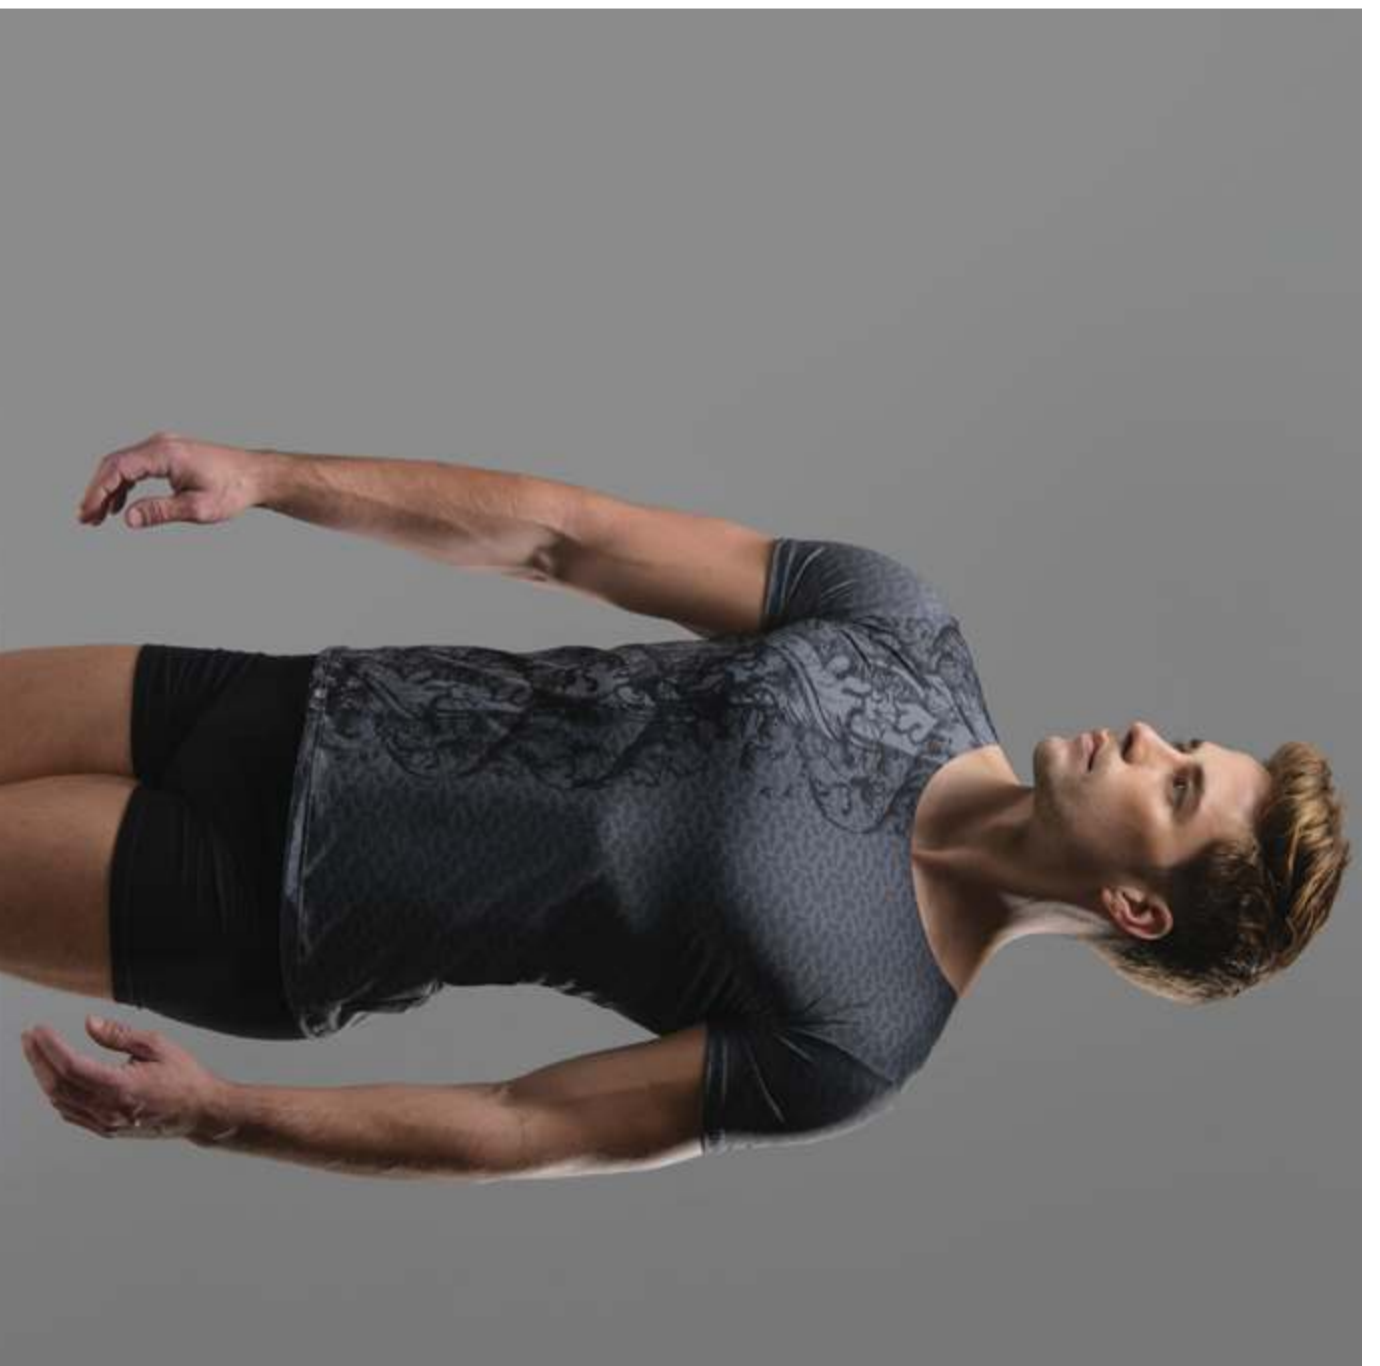

67—ANGKOR

ACADEMY—77

129—ACCESSORIES

Keaton wearing Ammon in Gris – Fuki wearing Miranda in Noir

HERACLEION

Printed Round Neck T-shirt
Gris ▼ - Olive ▲

ABRAX

Printed Sleeveless Biketard
Gris ▼ ▲ – Olive ▲