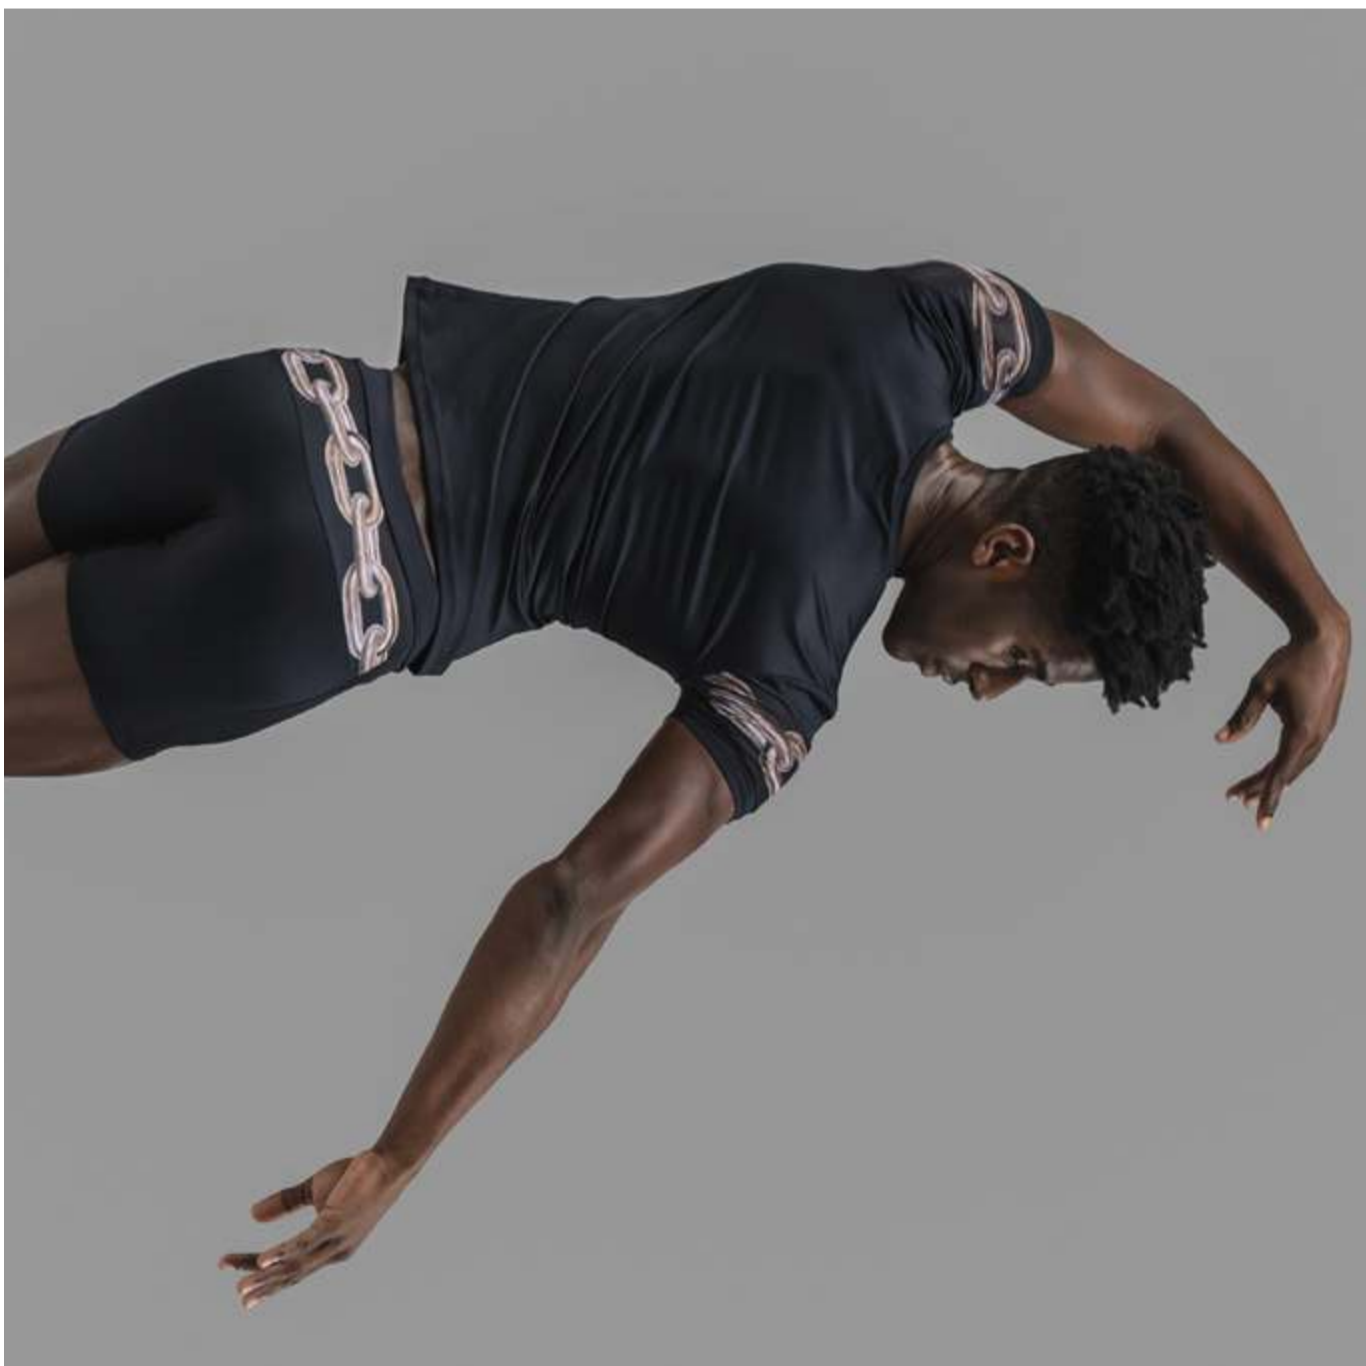

RAONI

Jim wearing Omar in Noir and Zamir in Noir

BABYLON

Printed Panel Shorts
Noir

ZAMIR

Printed Mesh Front Panel T-shirt
Noir

OMAR

Printed Mesh Side Panel Shorts
Noir