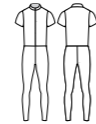

ACADEMY Collection
Duotone Short Sleeve Zip Unitard
Stretch Cotton

Noir with Marine
Noir with Bordeaux
Noir with Sky
Noir with Acier

CORA
S - M - L - XL
P.142